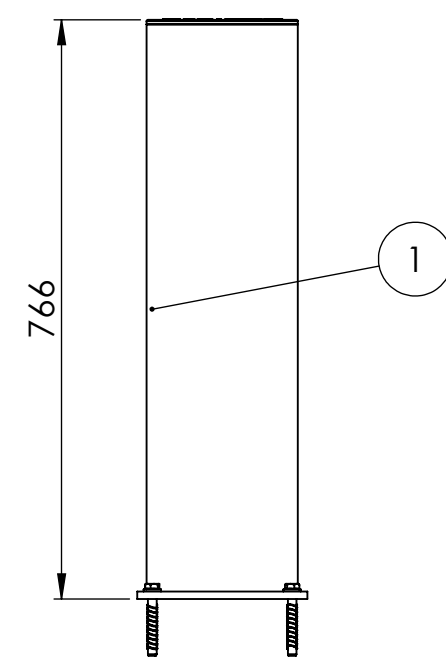

Bravo

DFBO50-20

ITEM NO.	PART NUMBER	DESCRIPTION
1	DFBO50-20	766 mm - Bollard
2	75002	Fischer Ultracut FBS II

All dimensions are in mm unless otherwise specified

DESIGNER: Christian Poulsen	DATE: 14/09/2017	SCALE: 1:10	SIZE: A3
LAST SAVED BY: christian	LAST SAVED DATE: 15/02/2019		
RAW MATERIAL:			
TOLERANCES:			
MATERIAL: PE			
COLOR: Black & Yellow			
DRAWING NO.: DFBO50-20			
TITLE: Bravo			
SHEET 1 OF 1