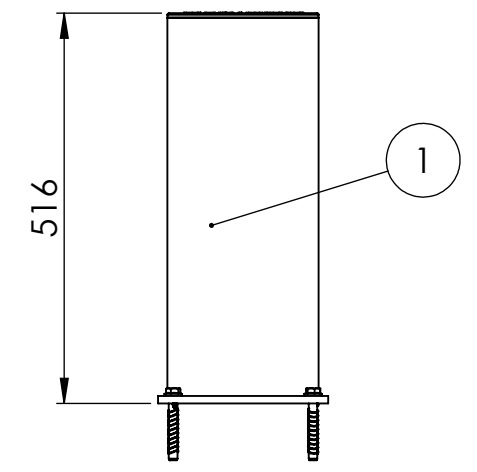

Bravo

DFBO50-10

ITEM NO.	PART NUMBER	DESCRIPTION
1	DFBO50-10	1216 mm - Bollard
2	75002	Fischer Ultracut FBS II

All dimensions are in mm unless otherwise specified

DESIGNER: Christian Poulsen DATE: 14/09/2017 SCALE:1:10 SIZE:A3
 LAST SAVED BY: christian LAST SAVED DATE:15/02/2019

All dimensions are in mm unless otherwise specified

DESIGNER: Christian Poulsen	DATE: 14/09/2017	SCALE: 1:10	SIZE: A3
LAST SAVED BY: christian	LAST SAVED DATE: 15/02/2019		
RAW MATERIAL:			
TOLERANCES:			
MATERIAL: PE			
COLOR: Black & Yellow			
DRAWING NO.: DFBO50-20			
TITLE: Bravo			
SHEET 1 OF 1			

Bravo

DFBO50-30

ITEM NO.	PART NUMBER	DESCRIPTION
1	DFBO50-30	1216 mm - Bollard incl manchette
2	75002	Fischer Ultracut FBS II

All dimensions are in mm unless otherwise specified

DESIGNER: Christian Poulsen	DATE: 14/09/2017	SCALE:1:10	SIZE:A3
LAST SAVED BY: christian	LAST SAVED DATE:15/02/2019		
	RAW MATERIAL:		
	TOLERANCES:		
	MATERIAL: PE		
	COLOR: Black & Yellow		
	DRAWING NO.: DFBO50-30		
TITLE: Bravo			
SHEET 1 OF 1			

Bravo

DFBO50-40

ITEM NO.	PART NUMBER	DESCRIPTION
1	DFBO50-40	516 mm - Bollard
2	75002	Fischer Ultracut FBS II

All dimensions are in mm unless otherwise specified

DESIGNER: Christian Poulsen	DATE: 12/09/2017	SCALE: 1:10	SIZE: A3
LAST SAVED BY: christian	LAST SAVED DATE: 15/02/2019		
	RAW MATERIAL:		
	TOLERANCES:		
	MATERIAL: PE		
	COLOR: Black & Yellow		
	DRAWING NO.: DFBO50-40		
TITLE: Bravo			
SHEET 1 OF 1			