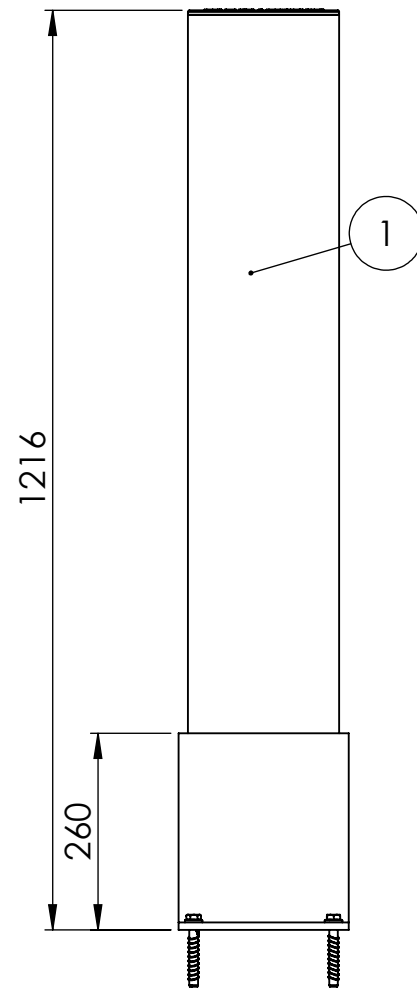

Bravo

DFBO50-10

ITEM NO.	PART NUMBER	DESCRIPTION
1	DFBO50-10	1216 mm - Bollard
2	75002	Fischer Ultracut FBS II

All dimensions are in mm unless otherwise specified

DESIGNER: Christian Poulsen DATE: 14/09/2017 SCALE:1:10 SIZE:A3
 LAST SAVED BY: christian LAST SAVED DATE:15/02/2019

All dimensions are in mm unless otherwise specified

DESIGNER: Christian Poulsen	DATE: 14/09/2017	SCALE: 1:10	SIZE: A3
LAST SAVED BY: christian	LAST SAVED DATE: 15/02/2019		
RAW MATERIAL:			
TOLERANCES:			
MATERIAL: PE			
COLOR: Black & Yellow			
DRAWING NO.: DFBO50-20			
TITLE: Bravo			
SHEET 1 OF 1			

Bravo

DFBO50-30

ITEM NO.	PART NUMBER	DESCRIPTION
1	DFBO50-30	1216 mm - Bollard incl manchette
2	75002	Fischer Ultracut FBS II

All dimensions are in mm unless otherwise specified

DESIGNER: Christian Poulsen	DATE: 14/09/2017	SCALE:1:10	SIZE:A3
LAST SAVED BY: christian	LAST SAVED DATE:15/02/2019		
	RAW MATERIAL:		
	TOLERANCES:		
	MATERIAL: PE		
	COLOR: Black & Yellow		
	DRAWING NO.: DFBO50-30		
TITLE: Bravo			
SHEET 1 OF 1			

Bravo

DFBO50-40

ITEM NO.	PART NUMBER	DESCRIPTION
1	DFBO50-40	516 mm - Bollard
2	75002	Fischer Ultracut FBS II

All dimensions are in mm unless otherwise specified

DESIGNER: Christian Poulsen	DATE: 12/09/2017	SCALE: 1:10	SIZE: A3
LAST SAVED BY: christian	LAST SAVED DATE: 15/02/2019		
	RAW MATERIAL:		
	TOLERANCES:		
	MATERIAL: PE		
	COLOR: Black & Yellow		
	DRAWING NO.: DFBO50-40		
TITLE: Bravo			
SHEET 1 OF 1			