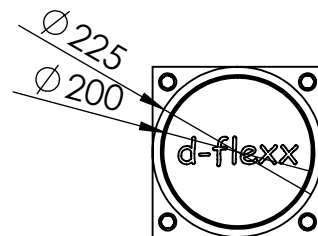

Bravo

DFBO50-10

ITEM NO.	PART NUMBER	DESCRIPTION
1	DFBO50-10	1216 mm - Bollard
2	75002	Fischer Ultracut FBS II

All dimensions are in mm unless otherwise specified

DESIGNER: Christian Poulsen DATE: 14/09/2017 SCALE:1:10 SIZE:A3
 LAST SAVED BY: christian LAST SAVED DATE:15/02/2019

All dimensions are in mm unless otherwise specified

DESIGNER: Christian Poulsen	DATE: 14/09/2017	SCALE: 1:10	SIZE: A3
LAST SAVED BY: christian	LAST SAVED DATE: 15/02/2019		
RAW MATERIAL:			
TOLERANCES:			
MATERIAL: PE			
COLOR: Black & Yellow			
DRAWING NO.: DFBO50-20			
TITLE: Bravo			
SHEET 1 OF 1			

Bravo

DFBO50-30

ITEM NO.	PART NUMBER	DESCRIPTION
1	DFBO50-30	1216 mm - Bollard incl manchette
2	75002	Fischer Ultracut FBS II

All dimensions are in mm unless otherwise specified

DESIGNER: Christian Poulsen	DATE: 14/09/2017	SCALE:1:10	SIZE:A3
LAST SAVED BY: christian	LAST SAVED DATE:15/02/2019		
	RAW MATERIAL:		
	TOLERANCES:		
	MATERIAL: PE		
	COLOR: Black & Yellow		
	DRAWING NO.: DFBO50-30		
TITLE: Bravo			
SHEET 1 OF 1			

Bravo

DFBO50-40

ITEM NO.	PART NUMBER	DESCRIPTION
1	DFBO50-40	516 mm - Bollard
2	75002	Fischer Ultracut FBS II

All dimensions are in mm unless otherwise specified

DESIGNER: Christian Poulsen	DATE: 12/09/2017	SCALE: 1:10	SIZE: A3
LAST SAVED BY: christian	LAST SAVED DATE: 15/02/2019		
	RAW MATERIAL:		
	TOLERANCES:		
	MATERIAL: PE		
	COLOR: Black & Yellow		
	DRAWING NO.: DFBO50-40		
TITLE: Bravo			
SHEET 1 OF 1			