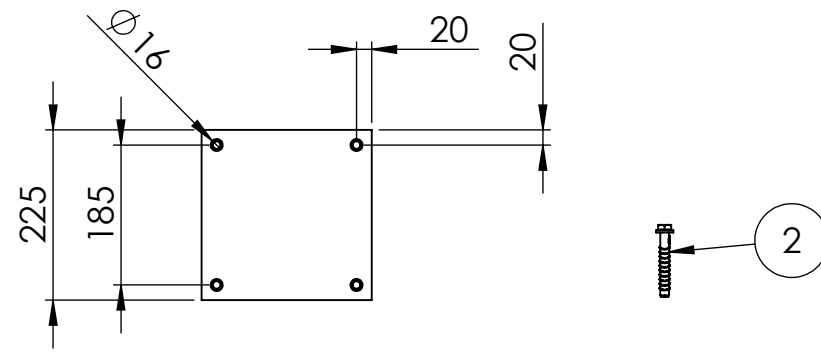

Bravo

DFBO50-10

ITEM NO.	PART NUMBER	DESCRIPTION
1	DFBO50-10	1216 mm - Bollard
2	75002	Fischer Ultracut FBS II

All dimensions are in mm unless otherwise specified

DESIGNER: Christian Poulsen DATE: 14/09/2017 SCALE:1:10 SIZE:A3
 LAST SAVED BY: christian LAST SAVED DATE:15/02/2019

RAW MATERIAL:
 TOLERANCES:
 MATERIAL: PE
 COLOR: Black & Yellow
 DRAWING NO.: DFBO50-10
 TITLE: Bravo

Bravo

DFBO50-20

ITEM NO.	PART NUMBER	DESCRIPTION
1	DFBO50-20	766 mm - Bollard
2	75002	Fischer Ultracut FBS II

All dimensions are in mm unless otherwise specified

DESIGNER: Christian Poulsen	DATE: 14/09/2017	SCALE: 1:10	SIZE: A3
LAST SAVED BY: christian	LAST SAVED DATE: 15/02/2019		
RAW MATERIAL:			
TOLERANCES:			
MATERIAL: PE			
COLOR: Black & Yellow			
DRAWING NO.: DFBO50-20			
TITLE: Bravo			
SHEET 1 OF 1			

Bravo

DFBO50-30

ITEM NO.	PART NUMBER	DESCRIPTION
1	DFBO50-30	1216 mm - Bollard incl manchette
2	75002	Fischer Ultracut FBS II

All dimensions are in mm unless otherwise specified

DESIGNER: Christian Poulsen	DATE: 14/09/2017	SCALE:1:10	SIZE:A3
LAST SAVED BY: christian	LAST SAVED DATE:15/02/2019		
	RAW MATERIAL:		
	TOLERANCES:		
	MATERIAL: PE		
	COLOR: Black & Yellow		
	DRAWING NO.: DFBO50-30		
TITLE: Bravo			
SHEET 1 OF 1			