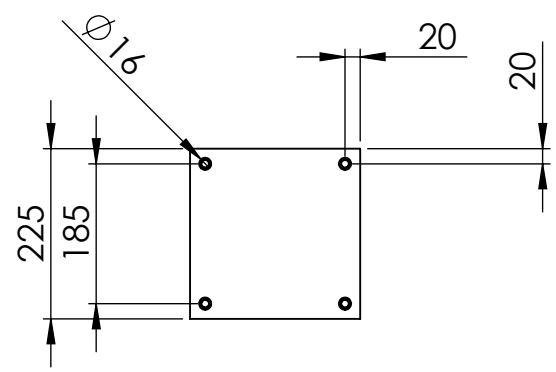

Bravo

DFBO50-10

ITEM NO.	PART NUMBER	DESCRIPTION
1	DFBO50-10	1216 mm - Bollard
2	75002	Fischer Ultracut FBS II

All dimensions are in mm unless otherwise specified

DESIGNER: Christian Poulsen DATE: 14/09/2017 SCALE:1:10 SIZE:A3
 LAST SAVED BY: christian LAST SAVED DATE:15/02/2019

All dimensions are in mm unless otherwise specified

DESIGNER: Christian Poulsen	DATE: 14/09/2017	SCALE: 1:10	SIZE: A3
LAST SAVED BY: christian	LAST SAVED DATE: 15/02/2019		
RAW MATERIAL:			
TOLERANCES:			
MATERIAL: PE			
COLOR: Black & Yellow			
DRAWING NO.: DFBO50-20			
TITLE: Bravo			
SHEET 1 OF 1			

Bravo

DFBO50-30

ITEM NO.	PART NUMBER	DESCRIPTION
1	DFBO50-30	1216 mm - Bollard incl manchette
2	75002	Fischer Ultracut FBS II

All dimensions are in mm unless otherwise specified

DESIGNER: Christian Poulsen	DATE: 14/09/2017	SCALE:1:10	SIZE:A3
LAST SAVED BY: christian	LAST SAVED DATE:15/02/2019		
	RAW MATERIAL:		
	TOLERANCES:		
	MATERIAL: PE		
	COLOR: Black & Yellow		
	DRAWING NO.: DFBO50-30		
TITLE: Bravo			
SHEET 1 OF 1			

Bravo

DFBO50-40

ITEM NO.	PART NUMBER	DESCRIPTION
1	DFBO50-40	516 mm - Bollard
2	75002	Fischer Ultracut FBS II

All dimensions are in mm unless otherwise specified

DESIGNER: Christian Poulsen	DATE: 12/09/2017	SCALE: 1:10	SIZE: A3
LAST SAVED BY: christian	LAST SAVED DATE: 15/02/2019		
	RAW MATERIAL:		
	TOLERANCES:		
	MATERIAL: PE		
	COLOR: Black & Yellow		
	DRAWING NO.: DFBO50-40		
TITLE: Bravo			
SHEET 1 OF 1			