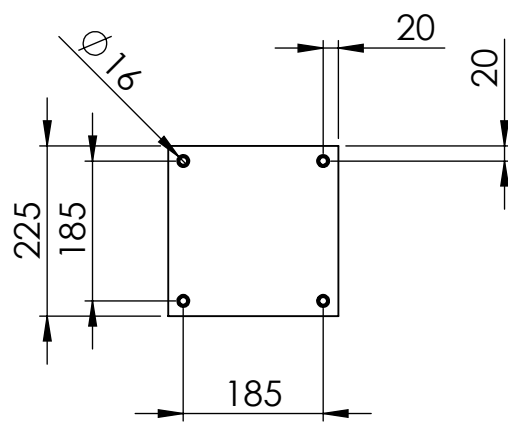

Bravo

DFBO50-20

ITEM NO.	PART NUMBER	DESCRIPTION
1	DFBO50-20	766 mm - Bollard
2	75002	Fischer Ultracut FBS II

All dimensions are in mm unless otherwise specified

DESIGNER: Christian Poulsen	DATE: 14/09/2017	SCALE: 1:10	SIZE: A3
LAST SAVED BY: christian	LAST SAVED DATE: 15/02/2019		
RAW MATERIAL:			
TOLERANCES:			
MATERIAL: PE			
COLOR: Black & Yellow			
DRAWING NO.: DFBO50-20			
TITLE: Bravo			
SHEET 1 OF 1