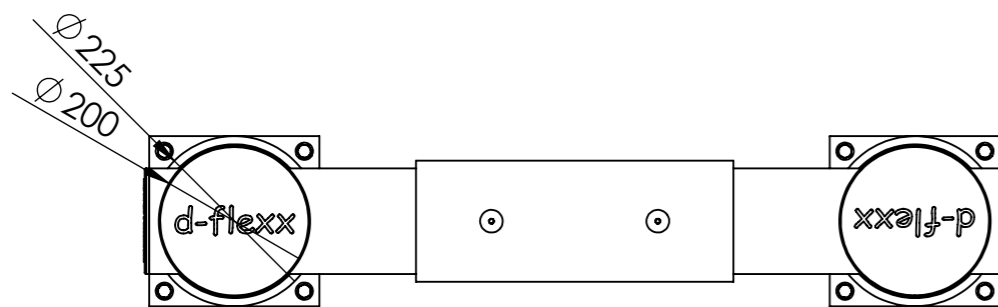

DFRE1-2

ITEM NO.	PART NUMBER	DESCRIPTION
1	DFRE1-2	
2	75002	Fischer Ultracut FBS II

All dimensions are in mm unless otherwise specified

DESIGNER: Christian Poulsen	DATE: 19/09/2017	SCALE:1:10	SIZE:A3
LAST SAVED BY: christian	LAST SAVED DATE:15/02/2019		
	RAW MATERIAL:		
	TOLERANCES:		
	MATERIAL:		
	COLOR:		
	DRAWING NO.: DFRE1-2		
TITLE:			
SHEET 1 OF 1			

Golf 2500 mm DFRE1-4

ITEM NO.	PART NUMBER	DESCRIPTION
1	DFRE1-4	Golf 2500mm
2	75002	Fischer Ultracut FBS II

All dimensions are in mm unless otherwise specified

DESIGNER: Christian Poulsen	DATE: 12/09/2017	SCALE: 1:15	SIZE: A3
LAST SAVED BY: christian	LAST SAVED DATE: 15/02/2019		
	RAW MATERIAL:		
	TOLERANCES:		
	MATERIAL:		
	COLOR:		
	DRAWING NO.: DFRE1-4		
TITLE: Golf 2500 mm			
SHEET 1 OF 1			

DFRE2-2

ITEM NO.	PART NUMBER	DESCRIPTION
1	DFRE2-2	
2	75002	Fischer Ultracut FBS II

All dimensions are in mm unless otherwise specified

DESIGNER: Christian Poulsen	DATE: 12/09/2017	SCALE: 1:10	SIZE: A3
LAST SAVED BY: christian	LAST SAVED DATE: 15/02/2019		
	RAW MATERIAL:		
	TOLERANCES:		
	MATERIAL:		
	COLOR:		
	DRAWING NO.: DFRE2-2		
TITLE:			SHEET 1 OF 1

Golf 2500 mm DFRE2-4

ITEM NO.	PART NUMBER	DESCRIPTION
1	DFRE2-4	Golf 2500mm
2	75002	Fischer Ultracut FBS II

All dimensions are in mm unless otherwise specified

DESIGNER: Christian Poulsen	DATE: 12/09/2017	SCALE: 1:15	SIZE: A3
LAST SAVED BY: christian	LAST SAVED DATE: 15/02/2019		
	RAW MATERIAL:		
	TOLERANCES:		
	MATERIAL:		
	COLOR:		
	DRAWING NO.: DFRE2-4		
TITLE: Golf 2500 mm			
SHEET 1 OF 1			