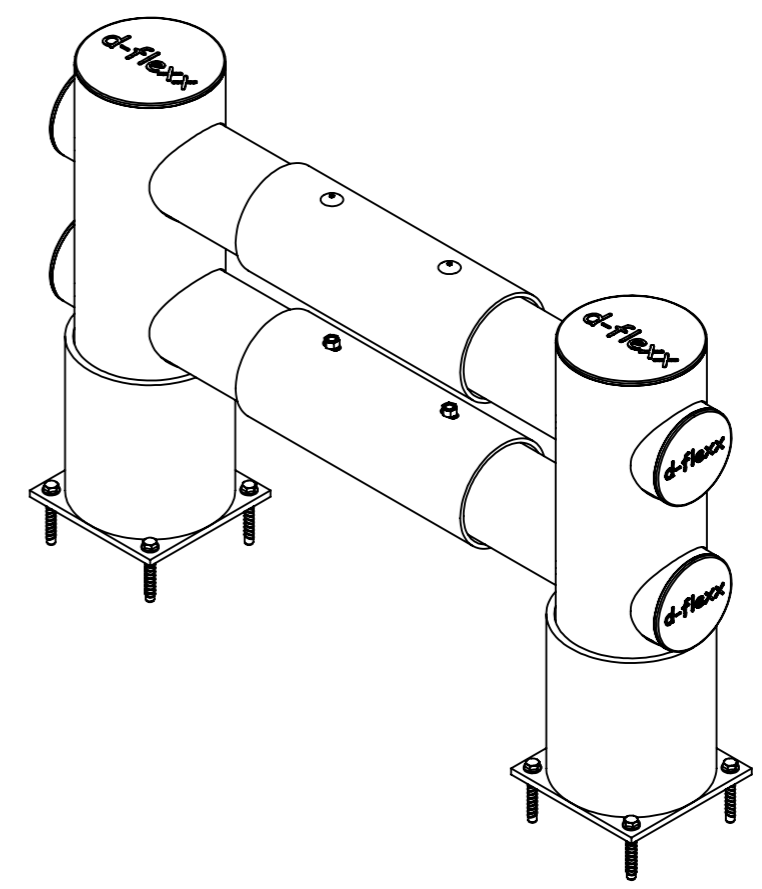

DFRE1-2

ITEM NO.	PART NUMBER	DESCRIPTION
1	DFRE1-2	
2	75002	Fischer Ultracut FBS II

All dimensions are in mm unless otherwise specified

DESIGNER: Christian Poulsen	DATE: 19/09/2017	SCALE:1:10	SIZE:A3
LAST SAVED BY: christian	LAST SAVED DATE:15/02/2019		
	RAW MATERIAL:		
	TOLERANCES:		
	MATERIAL:		
	COLOR:		
	DRAWING NO.: DFRE1-2		
TITLE:			
SHEET 1 OF 1			

Golf 2500 mm DFRE1-4

ITEM NO.	PART NUMBER	DESCRIPTION
1	DFRE1-4	Golf 2500mm
2	75002	Fischer Ultracut FBS II

All dimensions are in mm unless otherwise specified

DESIGNER: Christian Poulsen	DATE: 12/09/2017	SCALE: 1:15	SIZE: A3
LAST SAVED BY: christian	LAST SAVED DATE: 15/02/2019		
	RAW MATERIAL:		
	TOLERANCES:		
	MATERIAL:		
	COLOR:		
	DRAWING NO.: DFRE1-4		
TITLE: Golf 2500 mm			
SHEET 1 OF 1			

DFRE2-2

ITEM NO.	PART NUMBER	DESCRIPTION
1	DFRE2-2	
2	75002	Fischer Ultracut FBS II

All dimensions are in mm unless otherwise specified

DESIGNER: Christian Poulsen	DATE: 12/09/2017	SCALE: 1:10	SIZE: A3
LAST SAVED BY: christian	LAST SAVED DATE: 15/02/2019		
	RAW MATERIAL:		
	TOLERANCES:		
	MATERIAL:		
	COLOR:		
	DRAWING NO.: DFRE2-2		
TITLE:			SHEET 1 OF 1

Golf 2500 mm DFRE2-4

ITEM NO.	PART NUMBER	DESCRIPTION
1	DFRE2-4	Golf 2500mm
2	75002	Fischer Ultracut FBS II

All dimensions are in mm unless otherwise specified

DESIGNER: Christian Poulsen	DATE: 12/09/2017	SCALE: 1:15	SIZE: A3
LAST SAVED BY: christian	LAST SAVED DATE: 15/02/2019		
	RAW MATERIAL:		
	TOLERANCES:		
	MATERIAL:		
	COLOR:		
	DRAWING NO.: DFRE2-4		
TITLE: Golf 2500 mm			
SHEET 1 OF 1			