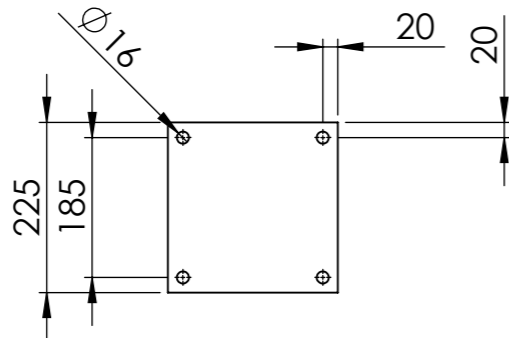

DFRE1-2

ITEM NO.	PART NUMBER	DESCRIPTION
1	DFRE1-2	
2	75002	Fischer Ultracut FBS II

All dimensions are in mm unless otherwise specified

DESIGNER: Christian Poulsen	DATE: 19/09/2017	SCALE:1:10	SIZE:A3
LAST SAVED BY: christian	LAST SAVED DATE:15/02/2019		
	RAW MATERIAL:		
	TOLERANCES:		
	MATERIAL:		
	COLOR:		
	DRAWING NO.: DFRE1-2		
TITLE:			
SHEET 1 OF 1			

Golf 2500 mm DFRE1-4

ITEM NO.	PART NUMBER	DESCRIPTION
1	DFRE1-4	Golf 2500mm
2	75002	Fischer Ultracut FBS II

All dimensions are in mm unless otherwise specified

DESIGNER: Christian Poulsen	DATE: 12/09/2017	SCALE: 1:15	SIZE: A3
LAST SAVED BY: christian	LAST SAVED DATE: 15/02/2019		
	RAW MATERIAL:		
	TOLERANCES:		
	MATERIAL:		
	COLOR:		
	DRAWING NO.: DFRE1-4		
TITLE: Golf 2500 mm			
SHEET 1 OF 1			

DFRE2-2

ITEM NO.	PART NUMBER	DESCRIPTION
1	DFRE2-2	
2	75002	Fischer Ultracut FBS II

All dimensions are in mm unless otherwise specified

DESIGNER: Christian Poulsen	DATE: 12/09/2017	SCALE: 1:10	SIZE: A3
LAST SAVED BY: christian	LAST SAVED DATE: 15/02/2019		
	RAW MATERIAL:		
	TOLERANCES:		
	MATERIAL:		
	COLOR:		
	DRAWING NO.: DFRE2-2		
TITLE:			SHEET 1 OF 1

Golf 2500 mm DFRE2-4

ITEM NO.	PART NUMBER	DESCRIPTION
1	DFRE2-4	Golf 2500mm
2	75002	Fischer Ultracut FBS II

All dimensions are in mm unless otherwise specified

DESIGNER: Christian Poulsen	DATE: 12/09/2017	SCALE: 1:15	SIZE: A3
LAST SAVED BY: christian	LAST SAVED DATE: 15/02/2019		
	RAW MATERIAL:		
	TOLERANCES:		
	MATERIAL:		
	COLOR:		
	DRAWING NO.: DFRE2-4		
TITLE: Golf 2500 mm			
SHEET 1 OF 1			