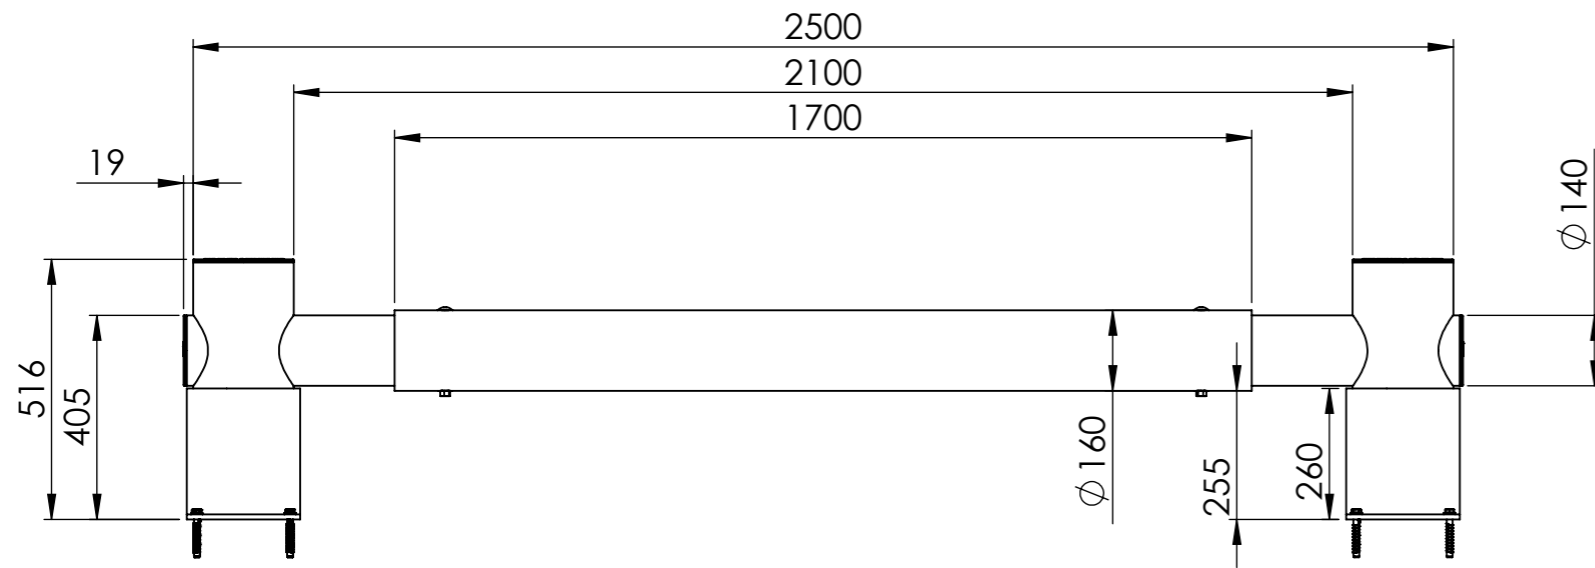

DFRE1-2

ITEM NO.	PART NUMBER	DESCRIPTION
1	DFRE1-2	
2	75002	Fischer Ultracut FBS II

All dimensions are in mm unless otherwise specified

DESIGNER: Christian Poulsen	DATE: 19/09/2017	SCALE:1:10	SIZE:A3
LAST SAVED BY: christian	LAST SAVED DATE:15/02/2019		
	RAW MATERIAL:		
	TOLERANCES:		
	MATERIAL:		
	COLOR:		
	DRAWING NO.: DFRE1-2		
TITLE:			
SHEET 1 OF 1			

Golf 2500 mm DFRE1-4

ITEM NO.	PART NUMBER	DESCRIPTION
1	DFRE1-4	Golf 2500mm
2	75002	Fischer Ultracut FBS II

All dimensions are in mm unless otherwise specified

DESIGNER: Christian Poulsen	DATE: 12/09/2017	SCALE: 1:15	SIZE: A3
LAST SAVED BY: christian	LAST SAVED DATE: 15/02/2019		
	RAW MATERIAL:		
	TOLERANCES:		
	MATERIAL:		
	COLOR:		
	DRAWING NO.: DFRE1-4		
TITLE: Golf 2500 mm			
SHEET 1 OF 1			

DFRE2-2

ITEM NO.	PART NUMBER	DESCRIPTION
1	DFRE2-2	
2	75002	Fischer Ultracut FBS II

All dimensions are in mm unless otherwise specified

DESIGNER: Christian Poulsen	DATE: 12/09/2017	SCALE: 1:10	SIZE: A3
LAST SAVED BY: christian	LAST SAVED DATE: 15/02/2019		
	RAW MATERIAL:		
	TOLERANCES:		
	MATERIAL:		
	COLOR:		
	DRAWING NO.: DFRE2-2		
TITLE:			SHEET 1 OF 1

Golf 2500 mm DFRE2-4

ITEM NO.	PART NUMBER	DESCRIPTION
1	DFRE2-4	Golf 2500mm
2	75002	Fischer Ultracut FBS II

All dimensions are in mm unless otherwise specified

DESIGNER: Christian Poulsen	DATE: 12/09/2017	SCALE: 1:15	SIZE: A3
LAST SAVED BY: christian	LAST SAVED DATE: 15/02/2019		
	RAW MATERIAL:		
	TOLERANCES:		
	MATERIAL:		
	COLOR:		
	DRAWING NO.: DFRE2-4		
TITLE: Golf 2500 mm			
SHEET 1 OF 1			