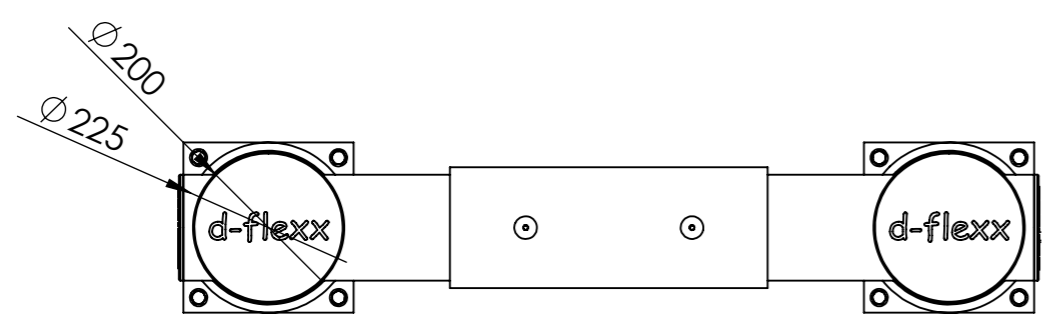

DFRE1-2

ITEM NO.	PART NUMBER	DESCRIPTION
1	DFRE1-2	
2	75002	Fischer Ultracut FBS II

All dimensions are in mm unless otherwise specified

DESIGNER: Christian Poulsen	DATE: 19/09/2017	SCALE:1:10	SIZE:A3
LAST SAVED BY: christian	LAST SAVED DATE:15/02/2019		
	RAW MATERIAL:		
	TOLERANCES:		
	MATERIAL:		
	COLOR:		
	DRAWING NO.: DFRE1-2		
TITLE:			
SHEET 1 OF 1			

Golf 2500 mm DFRE1-4

ITEM NO.	PART NUMBER	DESCRIPTION
1	DFRE1-4	Golf 2500mm
2	75002	Fischer Ultracut FBS II

All dimensions are in mm unless otherwise specified

DESIGNER: Christian Poulsen	DATE: 12/09/2017	SCALE: 1:15	SIZE: A3
LAST SAVED BY: christian	LAST SAVED DATE: 15/02/2019		
	RAW MATERIAL:		
	TOLERANCES:		
	MATERIAL:		
	COLOR:		
	DRAWING NO.: DFRE1-4		
TITLE: Golf 2500 mm			
SHEET 1 OF 1			

DFRE2-2

ITEM NO.	PART NUMBER	DESCRIPTION
1	DFRE2-2	
2	75002	Fischer Ultracut FBS II

All dimensions are in mm unless otherwise specified

DESIGNER: Christian Poulsen	DATE: 12/09/2017	SCALE: 1:10	SIZE: A3
LAST SAVED BY: christian	LAST SAVED DATE: 15/02/2019		
	RAW MATERIAL:		
	TOLERANCES:		
	MATERIAL:		
	COLOR:		
	DRAWING NO.: DFRE2-2		
TITLE:			SHEET 1 OF 1

Golf 2500 mm DFRE2-4

ITEM NO.	PART NUMBER	DESCRIPTION
1	DFRE2-4	Golf 2500mm
2	75002	Fischer Ultracut FBS II

All dimensions are in mm unless otherwise specified

DESIGNER: Christian Poulsen	DATE: 12/09/2017	SCALE: 1:15	SIZE: A3
LAST SAVED BY: christian	LAST SAVED DATE: 15/02/2019		
	RAW MATERIAL:		
	TOLERANCES:		
	MATERIAL:		
	COLOR:		
	DRAWING NO.: DFRE2-4		
TITLE: Golf 2500 mm			
SHEET 1 OF 1			