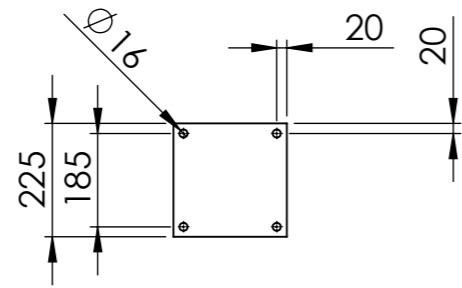

DFRE1-2

ITEM NO.	PART NUMBER	DESCRIPTION
1	DFRE1-2	
2	75002	Fischer Ultracut FBS II

All dimensions are in mm unless otherwise specified

DESIGNER: Christian Poulsen	DATE: 19/09/2017	SCALE:1:10	SIZE:A3
LAST SAVED BY: christian	LAST SAVED DATE:15/02/2019		
	RAW MATERIAL:		
	TOLERANCES:		
	MATERIAL:		
	COLOR:		
	DRAWING NO.: DFRE1-2		
TITLE:			
SHEET 1 OF 1			

Golf 2500 mm DFRE1-4

ITEM NO.	PART NUMBER	DESCRIPTION
1	DFRE1-4	Golf 2500mm
2	75002	Fischer Ultracut FBS II

All dimensions are in mm unless otherwise specified

DESIGNER: Christian Poulsen	DATE: 12/09/2017	SCALE: 1:15	SIZE: A3
LAST SAVED BY: christian	LAST SAVED DATE: 15/02/2019		
	RAW MATERIAL:		
	TOLERANCES:		
	MATERIAL:		
	COLOR:		
	DRAWING NO.: DFRE1-4		
TITLE: Golf 2500 mm			
SHEET 1 OF 1			

DFRE2-2

ITEM NO.	PART NUMBER	DESCRIPTION
1	DFRE2-2	
2	75002	Fischer Ultracut FBS II

All dimensions are in mm unless otherwise specified

DESIGNER: Christian Poulsen	DATE: 12/09/2017	SCALE: 1:10	SIZE: A3
LAST SAVED BY: christian	LAST SAVED DATE: 15/02/2019		
	RAW MATERIAL:		
	TOLERANCES:		
	MATERIAL:		
	COLOR:		
	DRAWING NO.: DFRE2-2		
TITLE:			SHEET 1 OF 1

Golf 2500 mm DFRE2-4

ITEM NO.	PART NUMBER	DESCRIPTION
1	DFRE2-4	Golf 2500mm
2	75002	Fischer Ultracut FBS II

All dimensions are in mm unless otherwise specified

DESIGNER: Christian Poulsen	DATE: 12/09/2017	SCALE: 1:15	SIZE: A3
LAST SAVED BY: christian	LAST SAVED DATE: 15/02/2019		
	RAW MATERIAL:		
	TOLERANCES:		
	MATERIAL:		
	COLOR:		
	DRAWING NO.: DFRE2-4		
TITLE: Golf 2500 mm			
SHEET 1 OF 1			