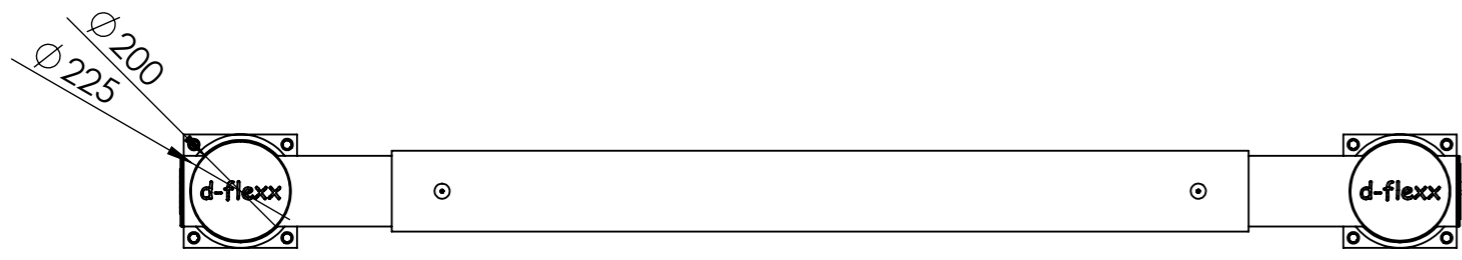

Golf 2500 mm DFRE2-4

ITEM NO.	PART NUMBER	DESCRIPTION
1	DFRE2-4	Golf 2500mm
2	75002	Fischer Ultracut FBS II

All dimensions are in mm unless otherwise specified

DESIGNER: Christian Poulsen	DATE: 12/09/2017	SCALE: 1:15	SIZE: A3
LAST SAVED BY: christian	LAST SAVED DATE: 15/02/2019		
	RAW MATERIAL:		
	TOLERANCES:		
	MATERIAL:		
	COLOR:		
	DRAWING NO.: DFRE2-4		
TITLE: Golf 2500 mm			
SHEET 1 OF 1