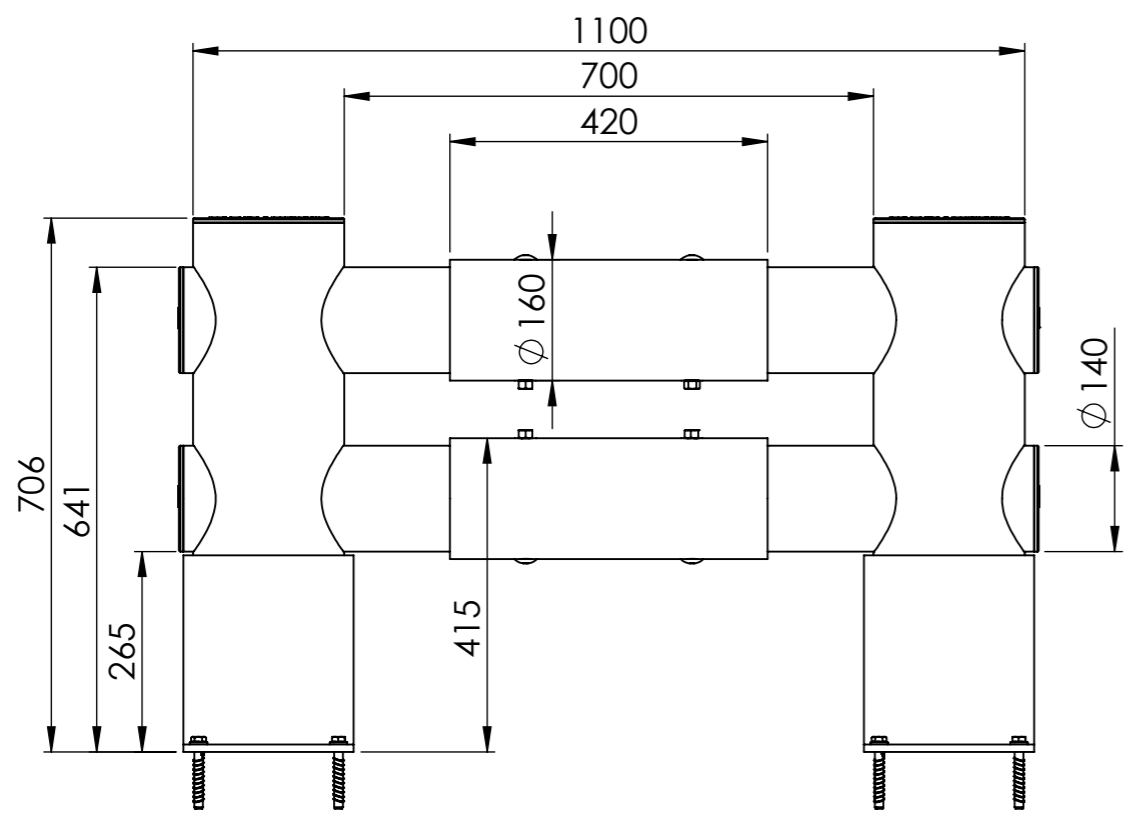

DFRE1-2

ITEM NO.	PART NUMBER	DESCRIPTION
1	DFRE1-2	
2	75002	Fischer Ultracut FBS II

All dimensions are in mm unless otherwise specified

DESIGNER: Christian Poulsen	DATE: 19/09/2017	SCALE:1:10	SIZE:A3
LAST SAVED BY: christian	LAST SAVED DATE:15/02/2019		
	RAW MATERIAL:		
	TOLERANCES:		
	MATERIAL:		
	COLOR:		
	DRAWING NO.: DFRE1-2		
TITLE:			
SHEET 1 OF 1			

Golf 2500 mm DFRE1-4

ITEM NO.	PART NUMBER	DESCRIPTION
1	DFRE1-4	Golf 2500mm
2	75002	Fischer Ultracut FBS II

All dimensions are in mm unless otherwise specified

DESIGNER: Christian Poulsen	DATE: 12/09/2017	SCALE: 1:15	SIZE: A3
LAST SAVED BY: christian	LAST SAVED DATE: 15/02/2019		
	RAW MATERIAL:		
	TOLERANCES:		
	MATERIAL:		
	COLOR:		
	DRAWING NO.: DFRE1-4		
TITLE: Golf 2500 mm			
SHEET 1 OF 1			

DFRE2-2

ITEM NO.	PART NUMBER	DESCRIPTION
1	DFRE2-2	
2	75002	Fischer Ultracut FBS II

All dimensions are in mm unless otherwise specified

DESIGNER: Christian Poulsen	DATE: 12/09/2017	SCALE: 1:10	SIZE: A3
LAST SAVED BY: christian	LAST SAVED DATE: 15/02/2019		
	RAW MATERIAL:		
	TOLERANCES:		
	MATERIAL:		
	COLOR:		
	DRAWING NO.: DFRE2-2		
TITLE:			SHEET 1 OF 1

Golf 2500 mm DFRE2-4

ITEM NO.	PART NUMBER	DESCRIPTION
1	DFRE2-4	Golf 2500mm
2	75002	Fischer Ultracut FBS II

All dimensions are in mm unless otherwise specified

DESIGNER: Christian Poulsen	DATE: 12/09/2017	SCALE: 1:15	SIZE: A3
LAST SAVED BY: christian	LAST SAVED DATE: 15/02/2019		
	RAW MATERIAL:		
	TOLERANCES:		
	MATERIAL:		
	COLOR:		
	DRAWING NO.: DFRE2-4		
TITLE: Golf 2500 mm			
SHEET 1 OF 1			