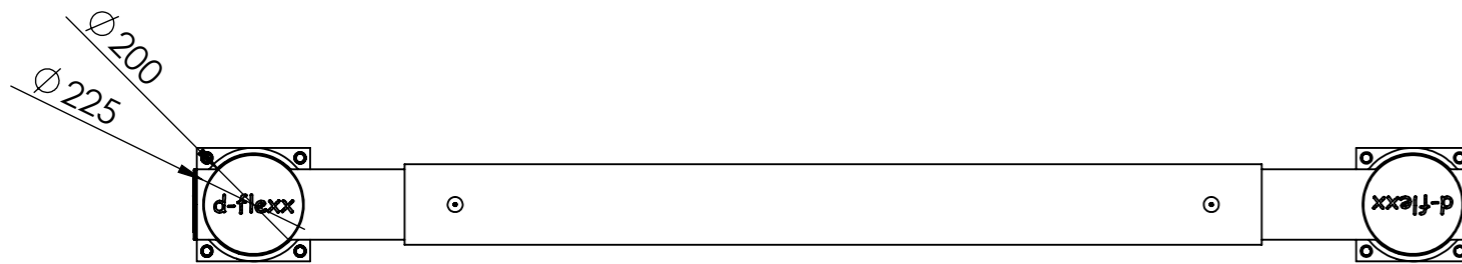

DFRE1-2

ITEM NO.	PART NUMBER	DESCRIPTION
1	DFRE1-2	
2	75002	Fischer Ultracut FBS II

All dimensions are in mm unless otherwise specified

DESIGNER: Christian Poulsen	DATE: 19/09/2017	SCALE:1:10	SIZE:A3
LAST SAVED BY: christian	LAST SAVED DATE:15/02/2019		
	RAW MATERIAL:		
	TOLERANCES:		
	MATERIAL:		
	COLOR:		
	DRAWING NO.: DFRE1-2		
TITLE:			
SHEET 1 OF 1			

Golf 2500 mm DFRE1-4

ITEM NO.	PART NUMBER	DESCRIPTION
1	DFRE1-4	Golf 2500mm
2	75002	Fischer Ultracut FBS II

All dimensions are in mm unless otherwise specified

DESIGNER: Christian Poulsen	DATE: 12/09/2017	SCALE: 1:15	SIZE: A3
LAST SAVED BY: christian	LAST SAVED DATE: 15/02/2019		
	RAW MATERIAL:		
	TOLERANCES:		
	MATERIAL:		
	COLOR:		
	DRAWING NO.: DFRE1-4		
TITLE: Golf 2500 mm			
SHEET 1 OF 1			

DFRE2-2

ITEM NO.	PART NUMBER	DESCRIPTION
1	DFRE2-2	
2	75002	Fischer Ultracut FBS II

All dimensions are in mm unless otherwise specified

DESIGNER: Christian Poulsen	DATE: 12/09/2017	SCALE: 1:10	SIZE: A3
LAST SAVED BY: christian	LAST SAVED DATE: 15/02/2019		
	RAW MATERIAL:		
	TOLERANCES:		
	MATERIAL:		
	COLOR:		
	DRAWING NO.: DFRE2-2		
TITLE:			SHEET 1 OF 1

Golf 2500 mm DFRE2-4

ITEM NO.	PART NUMBER	DESCRIPTION
1	DFRE2-4	Golf 2500mm
2	75002	Fischer Ultracut FBS II

All dimensions are in mm unless otherwise specified

DESIGNER: Christian Poulsen	DATE: 12/09/2017	SCALE: 1:15	SIZE: A3
LAST SAVED BY: christian	LAST SAVED DATE: 15/02/2019		
	RAW MATERIAL:		
	TOLERANCES:		
	MATERIAL:		
	COLOR:		
	DRAWING NO.: DFRE2-4		
TITLE: Golf 2500 mm			
SHEET 1 OF 1			