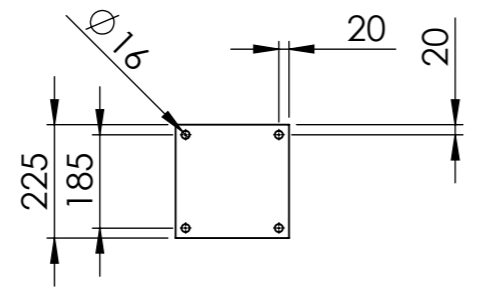

DFRE2-2

ITEM NO.	PART NUMBER	DESCRIPTION
1	DFRE2-2	
2	75002	Fischer Ultracut FBS II

All dimensions are in mm unless otherwise specified

DESIGNER: Christian Poulsen	DATE: 12/09/2017	SCALE: 1:10	SIZE: A3
LAST SAVED BY: christian	LAST SAVED DATE: 15/02/2019		
	RAW MATERIAL:		
	TOLERANCES:		
	MATERIAL:		
	COLOR:		
	DRAWING NO.: DFRE2-2		
TITLE:			SHEET 1 OF 1

Golf 2500 mm DFRE2-4

ITEM NO.	PART NUMBER	DESCRIPTION
1	DFRE2-4	Golf 2500mm
2	75002	Fischer Ultracut FBS II

All dimensions are in mm unless otherwise specified

DESIGNER: Christian Poulsen	DATE: 12/09/2017	SCALE: 1:15	SIZE: A3
LAST SAVED BY: christian	LAST SAVED DATE: 15/02/2019		
	RAW MATERIAL:		
	TOLERANCES:		
	MATERIAL:		
	COLOR:		
	DRAWING NO.: DFRE2-4		
TITLE: Golf 2500 mm			
SHEET 1 OF 1			