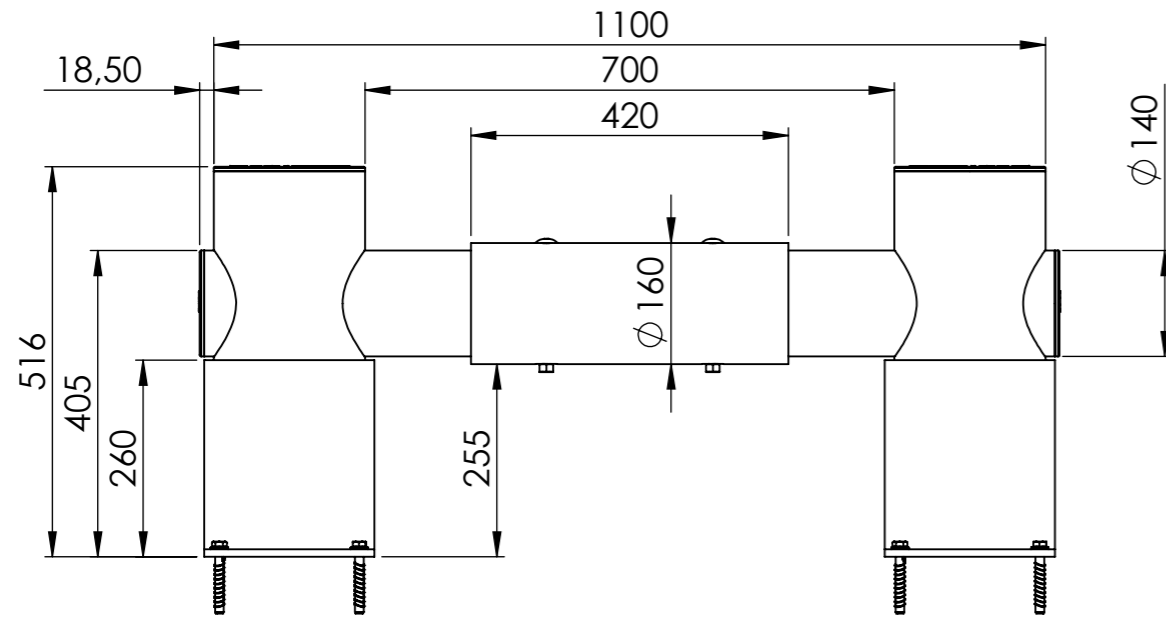

DFRE1-2

ITEM NO.	PART NUMBER	DESCRIPTION
1	DFRE1-2	
2	75002	Fischer Ultracut FBS II

All dimensions are in mm unless otherwise specified

DESIGNER: Christian Poulsen	DATE: 19/09/2017	SCALE:1:10	SIZE:A3
LAST SAVED BY: christian	LAST SAVED DATE:15/02/2019		
	RAW MATERIAL:		
	TOLERANCES:		
	MATERIAL:		
	COLOR:		
	DRAWING NO.: DFRE1-2		
TITLE:			
SHEET 1 OF 1			

Golf 2500 mm DFRE1-4

ITEM NO.	PART NUMBER	DESCRIPTION
1	DFRE1-4	Golf 2500mm
2	75002	Fischer Ultracut FBS II

All dimensions are in mm unless otherwise specified

DESIGNER: Christian Poulsen	DATE: 12/09/2017	SCALE: 1:15	SIZE: A3
LAST SAVED BY: christian	LAST SAVED DATE: 15/02/2019		
	RAW MATERIAL:		
	TOLERANCES:		
	MATERIAL:		
	COLOR:		
	DRAWING NO.: DFRE1-4		
TITLE: Golf 2500 mm			
SHEET 1 OF 1			

DFRE2-2

ITEM NO.	PART NUMBER	DESCRIPTION
1	DFRE2-2	
2	75002	Fischer Ultracut FBS II

All dimensions are in mm unless otherwise specified

DESIGNER: Christian Poulsen	DATE: 12/09/2017	SCALE: 1:10	SIZE: A3
LAST SAVED BY: christian	LAST SAVED DATE: 15/02/2019		
	RAW MATERIAL:		
	TOLERANCES:		
	MATERIAL:		
	COLOR:		
	DRAWING NO.: DFRE2-2		
TITLE:			SHEET 1 OF 1

Golf 2500 mm DFRE2-4

ITEM NO.	PART NUMBER	DESCRIPTION
1	DFRE2-4	Golf 2500mm
2	75002	Fischer Ultracut FBS II

All dimensions are in mm unless otherwise specified

DESIGNER: Christian Poulsen	DATE: 12/09/2017	SCALE: 1:15	SIZE: A3
LAST SAVED BY: christian	LAST SAVED DATE: 15/02/2019		
	RAW MATERIAL:		
	TOLERANCES:		
	MATERIAL:		
	COLOR:		
	DRAWING NO.: DFRE2-4		
TITLE: Golf 2500 mm			
SHEET 1 OF 1			