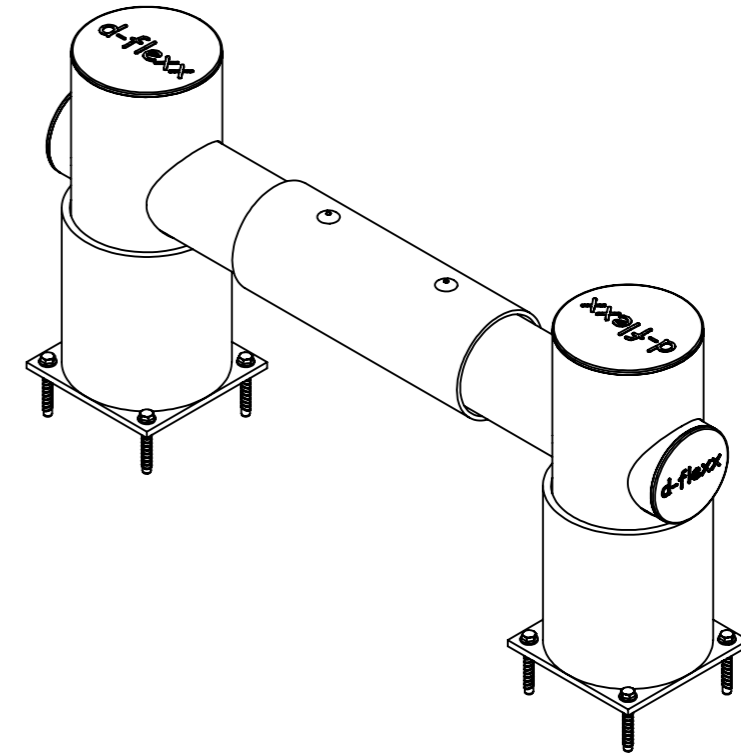

DFRE1-2

ITEM NO.	PART NUMBER	DESCRIPTION
1	DFRE1-2	
2	75002	Fischer Ultracut FBS II

All dimensions are in mm unless otherwise specified

DESIGNER: Christian Poulsen	DATE: 19/09/2017	SCALE:1:10	SIZE:A3
LAST SAVED BY: christian	LAST SAVED DATE:15/02/2019		
	RAW MATERIAL:		
	TOLERANCES:		
	MATERIAL:		
	COLOR:		
	DRAWING NO.: DFRE1-2		
TITLE:			
SHEET 1 OF 1			

Golf 2500 mm DFRE1-4

ITEM NO.	PART NUMBER	DESCRIPTION
1	DFRE1-4	Golf 2500mm
2	75002	Fischer Ultracut FBS II

All dimensions are in mm unless otherwise specified

DESIGNER: Christian Poulsen	DATE: 12/09/2017	SCALE: 1:15	SIZE: A3
LAST SAVED BY: christian	LAST SAVED DATE: 15/02/2019		
	RAW MATERIAL:		
	TOLERANCES:		
	MATERIAL:		
	COLOR:		
	DRAWING NO.: DFRE1-4		
TITLE: Golf 2500 mm			
SHEET 1 OF 1			

DFRE2-2

ITEM NO.	PART NUMBER	DESCRIPTION
1	DFRE2-2	
2	75002	Fischer Ultracut FBS II

All dimensions are in mm unless otherwise specified

DESIGNER: Christian Poulsen	DATE: 12/09/2017	SCALE: 1:10	SIZE: A3
LAST SAVED BY: christian	LAST SAVED DATE: 15/02/2019		
	RAW MATERIAL:		
	TOLERANCES:		
	MATERIAL:		
	COLOR:		
	DRAWING NO.: DFRE2-2		
TITLE:			SHEET 1 OF 1

Golf 2500 mm DFRE2-4

ITEM NO.	PART NUMBER	DESCRIPTION
1	DFRE2-4	Golf 2500mm
2	75002	Fischer Ultracut FBS II

All dimensions are in mm unless otherwise specified

DESIGNER: Christian Poulsen	DATE: 12/09/2017	SCALE: 1:15	SIZE: A3
LAST SAVED BY: christian	LAST SAVED DATE: 15/02/2019		
	RAW MATERIAL:		
	TOLERANCES:		
	MATERIAL:		
	COLOR:		
	DRAWING NO.: DFRE2-4		
TITLE: Golf 2500 mm			
SHEET 1 OF 1			