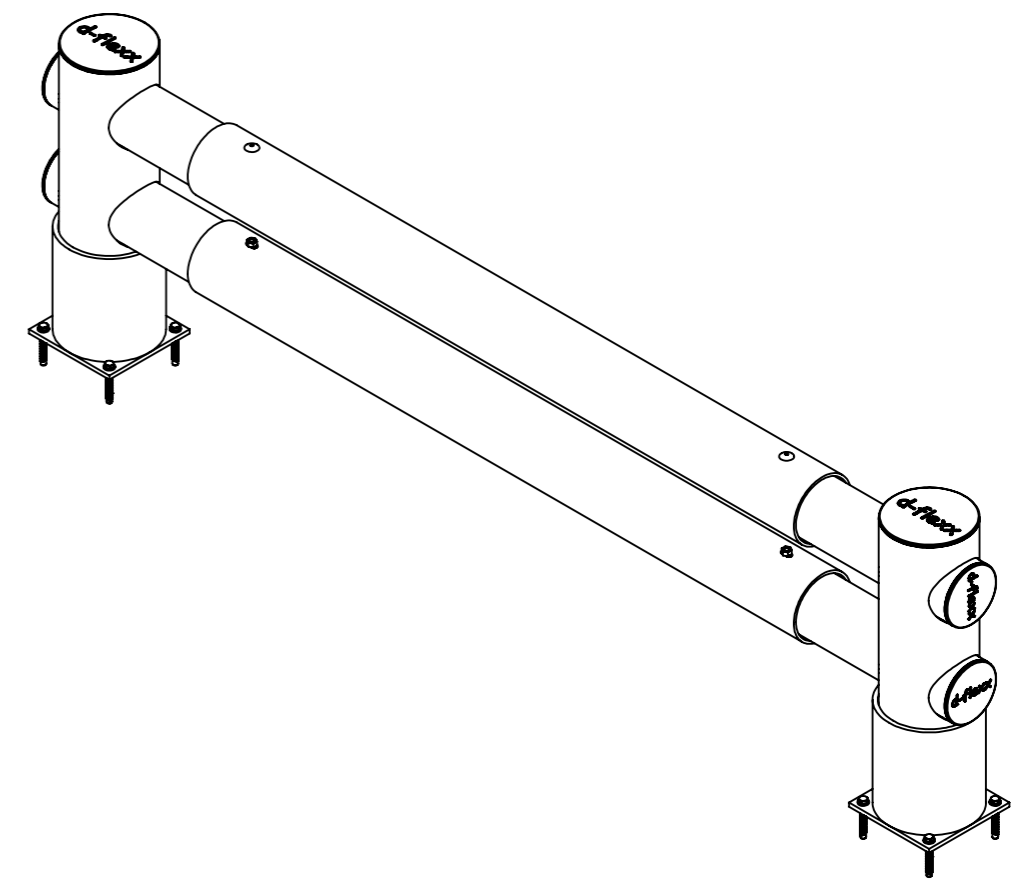

DFRE1-2

ITEM NO.	PART NUMBER	DESCRIPTION
1	DFRE1-2	
2	75002	Fischer Ultracut FBS II

All dimensions are in mm unless otherwise specified

DESIGNER: Christian Poulsen	DATE: 19/09/2017	SCALE:1:10	SIZE:A3
LAST SAVED BY: christian	LAST SAVED DATE:15/02/2019		
	RAW MATERIAL:		
	TOLERANCES:		
	MATERIAL:		
	COLOR:		
	DRAWING NO.: DFRE1-2		
TITLE:			
SHEET 1 OF 1			

Golf 2500 mm DFRE1-4

ITEM NO.	PART NUMBER	DESCRIPTION
1	DFRE1-4	Golf 2500mm
2	75002	Fischer Ultracut FBS II

All dimensions are in mm unless otherwise specified

DESIGNER: Christian Poulsen	DATE: 12/09/2017	SCALE: 1:15	SIZE: A3
LAST SAVED BY: christian	LAST SAVED DATE: 15/02/2019		
	RAW MATERIAL:		
	TOLERANCES:		
	MATERIAL:		
	COLOR:		
	DRAWING NO.: DFRE1-4		
TITLE: Golf 2500 mm			
SHEET 1 OF 1			

DFRE2-2

ITEM NO.	PART NUMBER	DESCRIPTION
1	DFRE2-2	
2	75002	Fischer Ultracut FBS II

All dimensions are in mm unless otherwise specified

DESIGNER: Christian Poulsen	DATE: 12/09/2017	SCALE: 1:10	SIZE: A3
LAST SAVED BY: christian	LAST SAVED DATE: 15/02/2019		
	RAW MATERIAL:		
	TOLERANCES:		
	MATERIAL:		
	COLOR:		
	DRAWING NO.: DFRE2-2		
TITLE:			SHEET 1 OF 1

Golf 2500 mm DFRE2-4

ITEM NO.	PART NUMBER	DESCRIPTION
1	DFRE2-4	Golf 2500mm
2	75002	Fischer Ultracut FBS II

All dimensions are in mm unless otherwise specified

DESIGNER: Christian Poulsen	DATE: 12/09/2017	SCALE: 1:15	SIZE: A3
LAST SAVED BY: christian	LAST SAVED DATE: 15/02/2019		
	RAW MATERIAL:		
	TOLERANCES:		
	MATERIAL:		
	COLOR:		
	DRAWING NO.: DFRE2-4		
TITLE: Golf 2500 mm			
SHEET 1 OF 1			