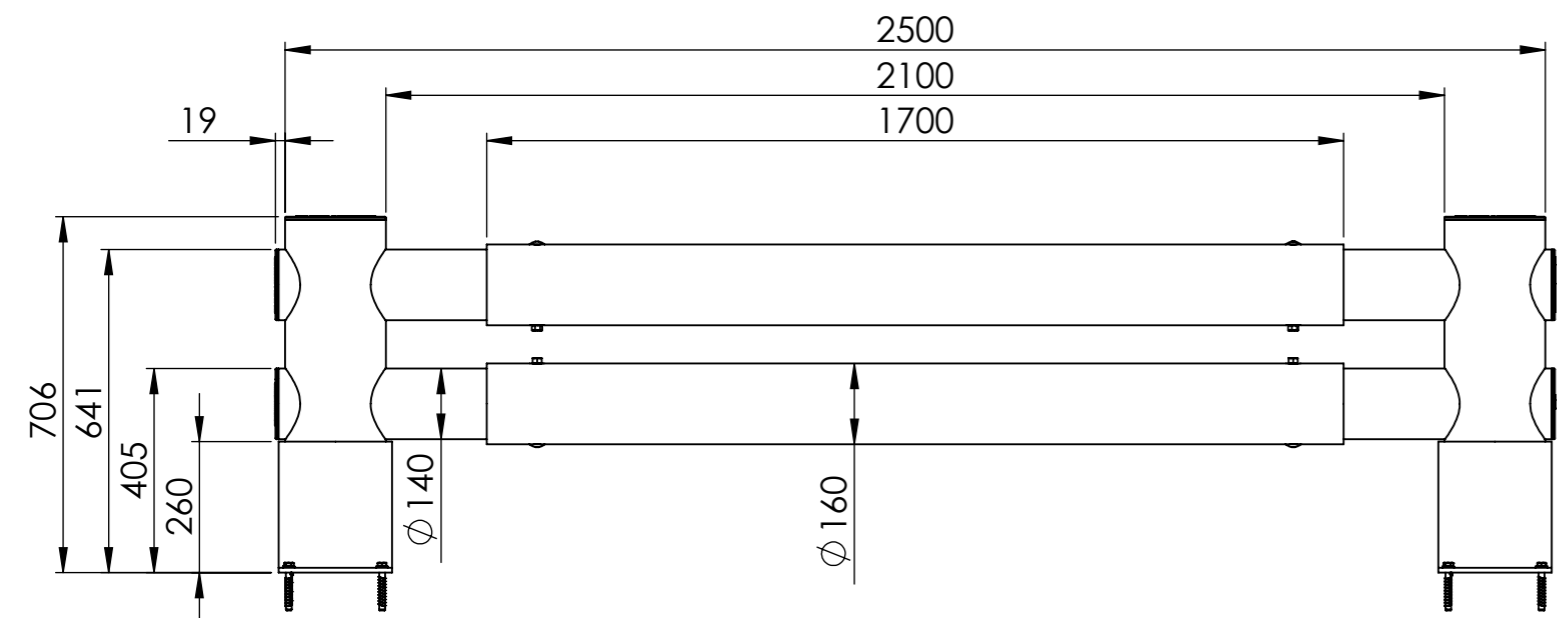

DFRE1-2

ITEM NO.	PART NUMBER	DESCRIPTION
1	DFRE1-2	
2	75002	Fischer Ultracut FBS II

All dimensions are in mm unless otherwise specified

DESIGNER: Christian Poulsen	DATE: 19/09/2017	SCALE:1:10	SIZE:A3
LAST SAVED BY: christian	LAST SAVED DATE:15/02/2019		
	RAW MATERIAL:		
	TOLERANCES:		
	MATERIAL:		
	COLOR:		
	DRAWING NO.: DFRE1-2		
TITLE:			
SHEET 1 OF 1			

DFRE2-2

ITEM NO.	PART NUMBER	DESCRIPTION
1	DFRE2-2	
2	75002	Fischer Ultracut FBS II

All dimensions are in mm unless otherwise specified

DESIGNER: Christian Poulsen	DATE: 12/09/2017	SCALE: 1:10	SIZE: A3
LAST SAVED BY: christian	LAST SAVED DATE: 15/02/2019		
	RAW MATERIAL:		
	TOLERANCES:		
	MATERIAL:		
	COLOR:		
	DRAWING NO.: DFRE2-2		
TITLE:			SHEET 1 OF 1

Golf 2500 mm DFRE2-4

ITEM NO.	PART NUMBER	DESCRIPTION
1	DFRE2-4	Golf 2500mm
2	75002	Fischer Ultracut FBS II

All dimensions are in mm unless otherwise specified

DESIGNER: Christian Poulsen	DATE: 12/09/2017	SCALE: 1:15	SIZE: A3
LAST SAVED BY: christian	LAST SAVED DATE: 15/02/2019		
	RAW MATERIAL:		
	TOLERANCES:		
	MATERIAL:		
	COLOR:		
	DRAWING NO.: DFRE2-4		
TITLE: Golf 2500 mm			
SHEET 1 OF 1			