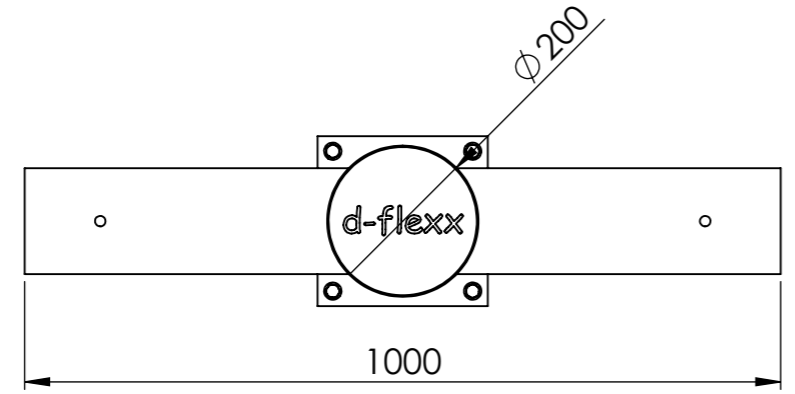

Hotel
77700_S

ITEM NO.	PART NUMBER	DESCRIPTION	QTY.
1	DFVBD-E	Double end post	2
2	DFVBD-M	Double middle post	1
3	DFVB-R	Standard 930 mm beam + nuts and bolts	2
4	DFVB-I	Beam, Individual length + nuts and bolts	2

SHEET 1 OF 1

All dimensions are in mm unless otherwise specified

Hotel end post DFVBD-E

ITEM NO.	PART NUMBER	DESCRIPTION	QTY.
1	DFVBD-E	Double end post	1
2	75002	Fischer Ultracut FBS II	4

DESIGNER: Christian Poulsen	DATE: 10/04/2018	SCALE:1:10	SIZE:A3
LAST SAVED BY: christian	LAST SAVED DATE:15/02/2019		
	RAW MATERIAL:		
	TOLERANCES:		
	MATERIAL:		
	COLOR:		
	DRAWING NO.: DFVBD-E		
TITLE: Hotel end post			
SHEET 1 OF 1			

All dimensions are in mm unless otherwise specified

Hotel middle post

DFVBD-M

ITEM NO.	PART NUMBER	DESCRIPTION	QTY.
1	DFVBD-M	Double middle post	1
2	75002	Fischer Ultracut FBS II	4

All dimensions are in mm unless otherwise specified

DESIGNER: Christian Poulsen	DATE: 10/04/2018	SCALE: 1:10	SIZE: A3
LAST SAVED BY: christian	LAST SAVED DATE: 15/02/2019		
	RAW MATERIAL:		
	TOLERANCES:		
	MATERIAL:		
	COLOR:		
	DRAWING NO.: DFVBD-M		
TITLE: Hotel middle post			
SHEET 1 OF 1			