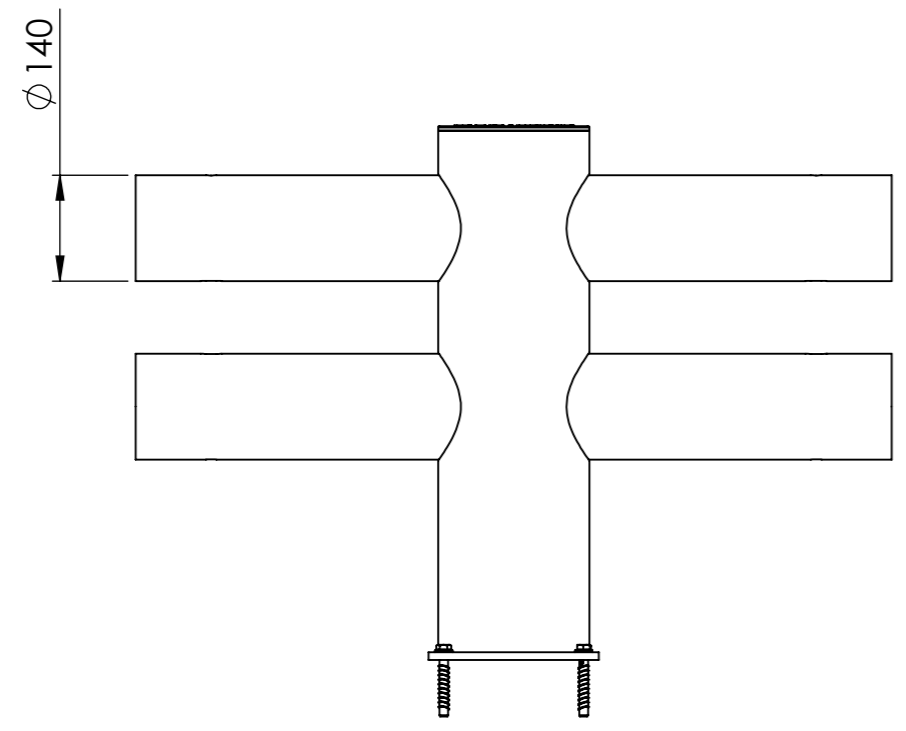

Hotel
77700_S

ITEM NO.	PART NUMBER	DESCRIPTION	QTY.
1	DFVBD-E	Double end post	2
2	DFVBD-M	Double middle post	1
3	DFVB-R	Standard 930 mm beam + nuts and bolts	2
4	DFVB-I	Beam, Individual length + nuts and bolts	2

SHEET 1 OF 1

All dimensions are in mm unless otherwise specified

Hotel end post DFVBD-E

ITEM NO.	PART NUMBER	DESCRIPTION	QTY.
1	DFVBD-E	Double end post	1
2	75002	Fischer Ultracut FBS II	4

DESIGNER: Christian Poulsen	DATE: 10/04/2018	SCALE:1:10	SIZE:A3
LAST SAVED BY: christian	LAST SAVED DATE:15/02/2019		
	RAW MATERIAL:		
	TOLERANCES:		
	MATERIAL:		
	COLOR:		
	DRAWING NO.: DFVBD-E		
TITLE: Hotel end post			
SHEET 1 OF 1			

All dimensions are in mm unless otherwise specified

Hotel middle post

DFVBD-M

ITEM NO.	PART NUMBER	DESCRIPTION	QTY.
1	DFVBD-M	Double middle post	1
2	75002	Fischer Ultracut FBS II	4

All dimensions are in mm unless otherwise specified

DESIGNER: Christian Poulsen	DATE: 10/04/2018	SCALE: 1:10	SIZE: A3
LAST SAVED BY: christian	LAST SAVED DATE: 15/02/2019		
	RAW MATERIAL:		
	TOLERANCES:		
	MATERIAL:		
	COLOR:		
	DRAWING NO.: DFVBD-M		
TITLE: Hotel middle post			
SHEET 1 OF 1			