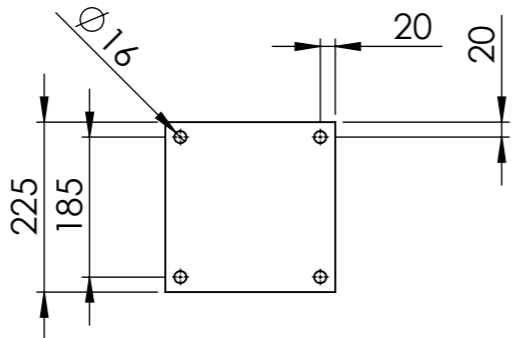

Hotel
77700_S

ITEM NO.	PART NUMBER	DESCRIPTION	QTY.
1	DFVBD-E	Double end post	2
2	DFVBD-M	Double middle post	1
3	DFVB-R	Standard 930 mm beam + nuts and bolts	2
4	DFVB-I	Beam, Individual length + nuts and bolts	2

SHEET 1 OF 1

All dimensions are in mm unless otherwise specified

Hotel end post DFVBD-E

ITEM NO.	PART NUMBER	DESCRIPTION	QTY.
1	DFVBD-E	Double end post	1
2	75002	Fischer Ultracut FBS II	4

DESIGNER: Christian Poulsen	DATE: 10/04/2018	SCALE:1:10	SIZE:A3
LAST SAVED BY: christian	LAST SAVED DATE:15/02/2019		
	RAW MATERIAL:		
	TOLERANCES:		
	MATERIAL:		
	COLOR:		
	DRAWING NO.: DFVBD-E		
TITLE: Hotel end post			
SHEET 1 OF 1			

All dimensions are in mm unless otherwise specified

Hotel middle post

DFVBD-M

ITEM NO.	PART NUMBER	DESCRIPTION	QTY.
1	DFVBD-M	Double middle post	1
2	75002	Fischer Ultracut FBS II	4

All dimensions are in mm unless otherwise specified

DESIGNER: Christian Poulsen	DATE: 10/04/2018	SCALE: 1:10	SIZE: A3
LAST SAVED BY: christian	LAST SAVED DATE: 15/02/2019		
	RAW MATERIAL:		
	TOLERANCES:		
	MATERIAL:		
	COLOR:		
	DRAWING NO.: DFVBD-M		
TITLE: Hotel middle post			
SHEET 1 OF 1			