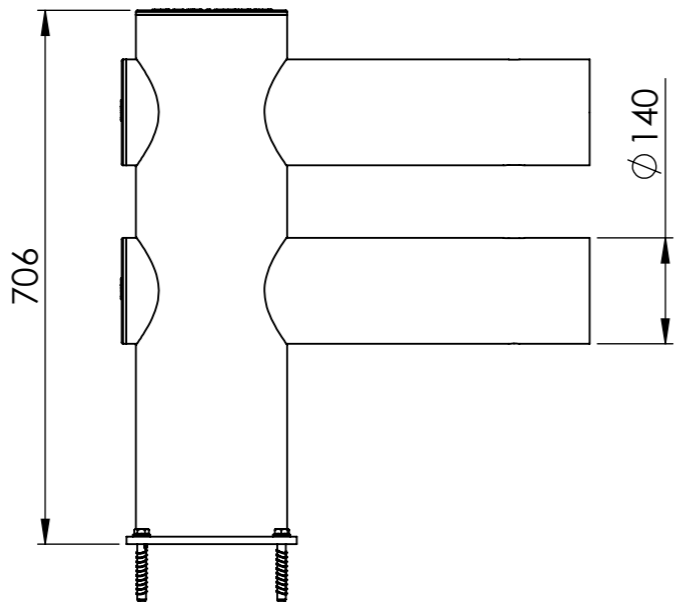

Hotel
77700_S

ITEM NO.	PART NUMBER	DESCRIPTION	QTY.
1	DFVBD-E	Double end post	2
2	DFVBD-M	Double middle post	1
3	DFVB-R	Standard 930 mm beam + nuts and bolts	2
4	DFVB-I	Beam, Individual length + nuts and bolts	2

SHEET 1 OF 1

All dimensions are in mm unless otherwise specified

Hotel end post DFVBD-E

ITEM NO.	PART NUMBER	DESCRIPTION	QTY.
1	DFVBD-E	Double end post	1
2	75002	Fischer Ultracut FBS II	4

DESIGNER: Christian Poulsen	DATE: 10/04/2018	SCALE:1:10	SIZE:A3
LAST SAVED BY: christian	LAST SAVED DATE:15/02/2019		
	RAW MATERIAL:		
	TOLERANCES:		
	MATERIAL:		
	COLOR:		
	DRAWING NO.: DFVBD-E		
TITLE: Hotel end post			
SHEET 1 OF 1			

All dimensions are in mm unless otherwise specified

Hotel middle post

DFVBD-M

ITEM NO.	PART NUMBER	DESCRIPTION	QTY.
1	DFVBD-M	Double middle post	1
2	75002	Fischer Ultracut FBS II	4

All dimensions are in mm unless otherwise specified

DESIGNER: Christian Poulsen	DATE: 10/04/2018	SCALE: 1:10	SIZE: A3
LAST SAVED BY: christian	LAST SAVED DATE: 15/02/2019		
	RAW MATERIAL:		
	TOLERANCES:		
	MATERIAL:		
	COLOR:		
	DRAWING NO.: DFVBD-M		
TITLE: Hotel middle post			
SHEET 1 OF 1			