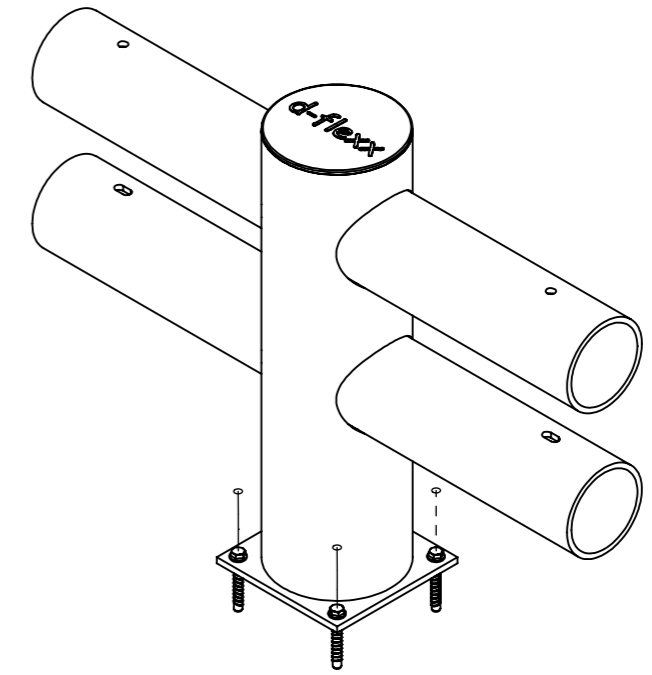

Hotel
77700_S

ITEM NO.	PART NUMBER	DESCRIPTION	QTY.
1	DFVBD-E	Double end post	2
2	DFVBD-M	Double middle post	1
3	DFVB-R	Standard 930 mm beam + nuts and bolts	2
4	DFVB-I	Beam, Individual length + nuts and bolts	2

SHEET 1 OF 1

All dimensions are in mm unless otherwise specified

Hotel end post DFVBD-E

ITEM NO.	PART NUMBER	DESCRIPTION	QTY.
1	DFVBD-E	Double end post	1
2	75002	Fischer Ultracut FBS II	4

DESIGNER: Christian Poulsen	DATE: 10/04/2018	SCALE:1:10	SIZE:A3
LAST SAVED BY: christian	LAST SAVED DATE:15/02/2019		
	RAW MATERIAL:		
	TOLERANCES:		
	MATERIAL:		
	COLOR:		
	DRAWING NO.: DFVBD-E		
TITLE: Hotel end post			
SHEET 1 OF 1			

All dimensions are in mm unless otherwise specified

Hotel middle post

DFVBD-M

ITEM NO.	PART NUMBER	DESCRIPTION	QTY.
1	DFVBD-M	Double middle post	1
2	75002	Fischer Ultracut FBS II	4

All dimensions are in mm unless otherwise specified