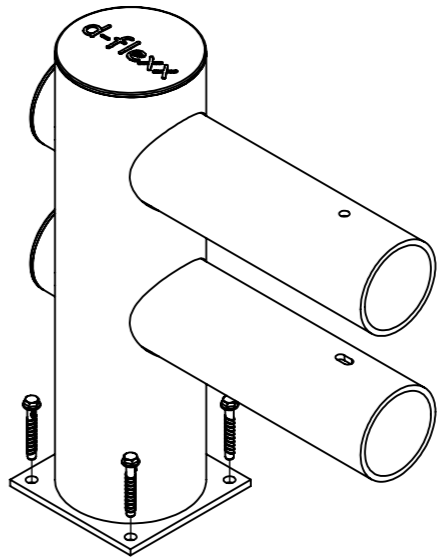

Hotel
77700_S

ITEM NO.	PART NUMBER	DESCRIPTION	QTY.
1	DFVBD-E	Double end post	2
2	DFVBD-M	Double middle post	1
3	DFVB-R	Standard 930 mm beam + nuts and bolts	2
4	DFVB-I	Beam, Individual length + nuts and bolts	2

DESIGNER: Christian Poulsen

DATE: 04/04/2018 SCALE:1:20 SIZE:A3

LAST SAVED BY: christian

LAST SAVED DATE:15/02/2019

RAW MATERIAL:
TOLERANCES:

MATERIAL: PE
COLOR: Black & Yellow
DRAWING NO.: 77700_S

TITLE: Hotel

SHEET 1 OF 1

All dimensions are in mm unless otherwise specified

Hotel end post DFVBD-E

ITEM NO.	PART NUMBER	DESCRIPTION	QTY.
1	DFVBD-E	Double end post	1
2	75002	Fischer Ultracut FBS II	4

DESIGNER: Christian Poulsen	DATE: 10/04/2018	SCALE:1:10	SIZE:A3
LAST SAVED BY: christian	LAST SAVED DATE:15/02/2019		
	RAW MATERIAL:		
	TOLERANCES:		
	MATERIAL:		
	COLOR:		
	DRAWING NO.: DFVBD-E		
TITLE: Hotel end post			
SHEET 1 OF 1			

All dimensions are in mm unless otherwise specified

Hotel middle post

DFVBD-M

ITEM NO.	PART NUMBER	DESCRIPTION	QTY.
1	DFVBD-M	Double middle post	1
2	75002	Fischer Ultracut FBS II	4

All dimensions are in mm unless otherwise specified