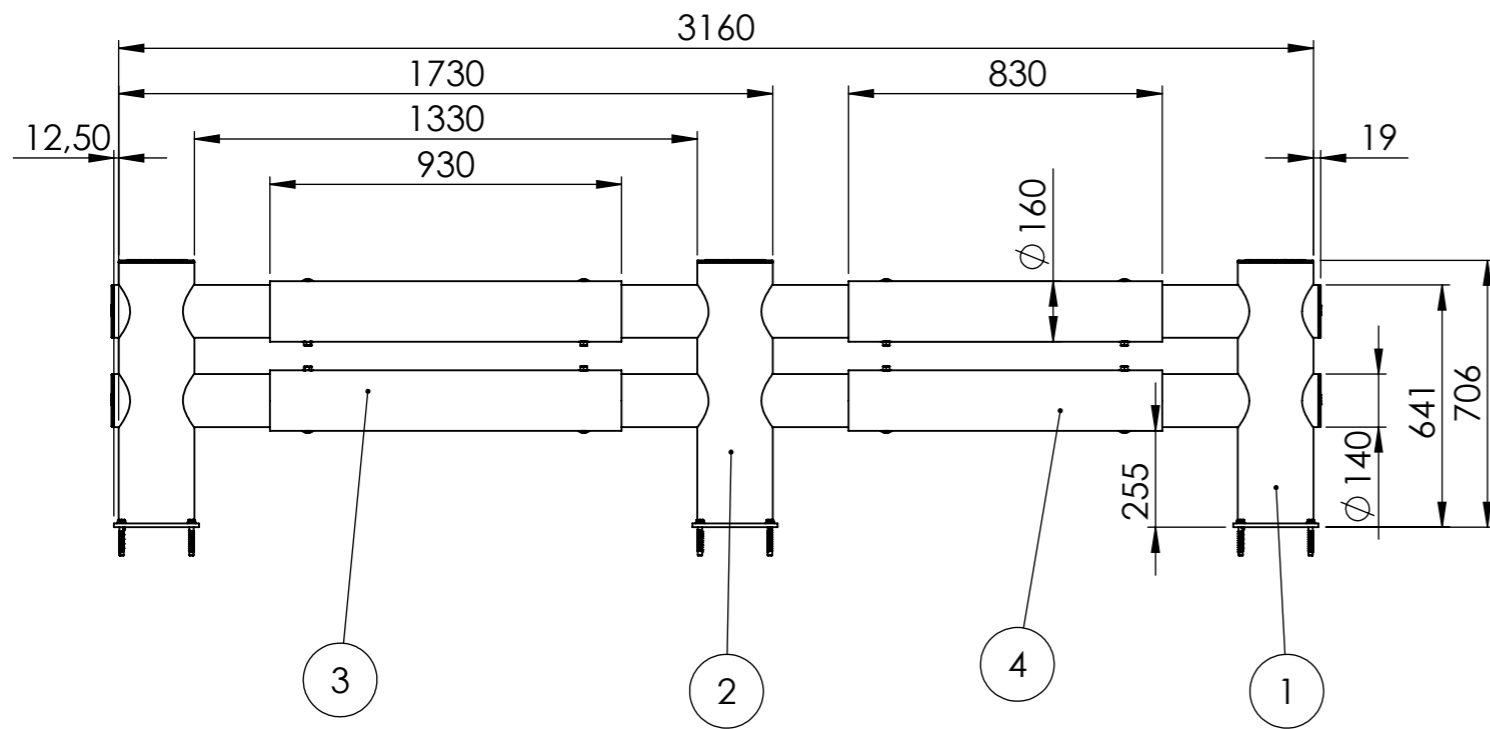

Hotel
77700_S

ITEM NO.	PART NUMBER	DESCRIPTION	QTY.
1	DFVBD-E	Double end post	2
2	DFVBD-M	Double middle post	1
3	DFVB-R	Standard 930 mm beam + nuts and bolts	2
4	DFVB-I	Beam, Individual length + nuts and bolts	2

SHEET 1 OF 1

All dimensions are in mm unless otherwise specified

Hotel end post DFVBD-E

ITEM NO.	PART NUMBER	DESCRIPTION	QTY.
1	DFVBD-E	Double end post	1
2	75002	Fischer Ultracut FBS II	4

DESIGNER: Christian Poulsen	DATE: 10/04/2018	SCALE:1:10	SIZE:A3
LAST SAVED BY: christian	LAST SAVED DATE:15/02/2019		
	RAW MATERIAL:		
	TOLERANCES:		
	MATERIAL:		
	COLOR:		
	DRAWING NO.: DFVBD-E		
TITLE: Hotel end post			
SHEET 1 OF 1			

All dimensions are in mm unless otherwise specified

Hotel middle post

DFVBD-M

ITEM NO.	PART NUMBER	DESCRIPTION	QTY.
1	DFVBD-M	Double middle post	1
2	75002	Fischer Ultracut FBS II	4

All dimensions are in mm unless otherwise specified

DESIGNER: Christian Poulsen	DATE: 10/04/2018	SCALE: 1:10	SIZE: A3
LAST SAVED BY: christian	LAST SAVED DATE: 15/02/2019		
	RAW MATERIAL:		
	TOLERANCES:		
	MATERIAL:		
	COLOR:		
	DRAWING NO.: DFVBD-M		
TITLE: Hotel middle post			
SHEET 1 OF 1			