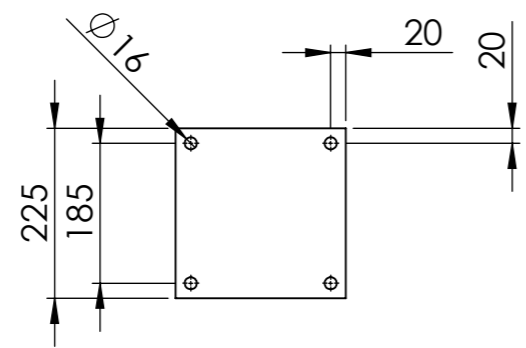

Hotel
77700_S

ITEM NO.	PART NUMBER	DESCRIPTION	QTY.
1	DFVBD-E	Double end post	2
2	DFVBD-M	Double middle post	1
3	DFVB-R	Standard 930 mm beam + nuts and bolts	2
4	DFVB-I	Beam, Individual length + nuts and bolts	2

SHEET 1 OF 1

All dimensions are in mm unless otherwise specified

Hotel end post DFVBD-E

ITEM NO.	PART NUMBER	DESCRIPTION	QTY.
1	DFVBD-E	Double end post	1
2	75002	Fischer Ultracut FBS II	4

DESIGNER: Christian Poulsen	DATE: 10/04/2018	SCALE:1:10	SIZE:A3
LAST SAVED BY: christian	LAST SAVED DATE:15/02/2019		
	RAW MATERIAL:		
	TOLERANCES:		
	MATERIAL:		
	COLOR:		
	DRAWING NO.: DFVBD-E		
TITLE: Hotel end post			
SHEET 1 OF 1			

All dimensions are in mm unless otherwise specified

Hotel middle post

DFVBD-M

ITEM NO.	PART NUMBER	DESCRIPTION	QTY.
1	DFVBD-M	Double middle post	1
2	75002	Fischer Ultracut FBS II	4

All dimensions are in mm unless otherwise specified

DESIGNER: Christian Poulsen	DATE: 10/04/2018	SCALE: 1:10	SIZE: A3
LAST SAVED BY: christian	LAST SAVED DATE: 15/02/2019		
	RAW MATERIAL:		
	TOLERANCES:		
	MATERIAL:		
	COLOR:		
	DRAWING NO.: DFVBD-M		
TITLE: Hotel middle post			
SHEET 1 OF 1			