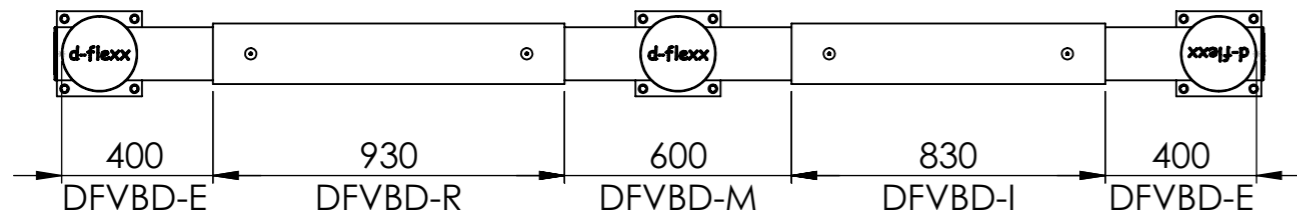

Hotel
77700_S

ITEM NO.	PART NUMBER	DESCRIPTION	QTY.
1	DFVBD-E	Double end post	2
2	DFVBD-M	Double middle post	1
3	DFVB-R	Standard 930 mm beam + nuts and bolts	2
4	DFVB-I	Beam, Individual length + nuts and bolts	2

SHEET 1 OF 1

All dimensions are in mm unless otherwise specified

Hotel end post DFVBD-E

ITEM NO.	PART NUMBER	DESCRIPTION	QTY.
1	DFVBD-E	Double end post	1
2	75002	Fischer Ultracut FBS II	4

DESIGNER: Christian Poulsen	DATE: 10/04/2018	SCALE:1:10	SIZE:A3
LAST SAVED BY: christian	LAST SAVED DATE:15/02/2019		
	RAW MATERIAL:		
	TOLERANCES:		
	MATERIAL:		
	COLOR:		
	DRAWING NO.: DFVBD-E		
TITLE: Hotel end post			
SHEET 1 OF 1			

All dimensions are in mm unless otherwise specified

Hotel middle post

DFVBD-M

ITEM NO.	PART NUMBER	DESCRIPTION	QTY.
1	DFVBD-M	Double middle post	1
2	75002	Fischer Ultracut FBS II	4

All dimensions are in mm unless otherwise specified

DESIGNER: Christian Poulsen	DATE: 10/04/2018	SCALE: 1:10	SIZE: A3
LAST SAVED BY: christian	LAST SAVED DATE: 15/02/2019		
	RAW MATERIAL:		
	TOLERANCES:		
	MATERIAL:		
	COLOR:		
	DRAWING NO.: DFVBD-M		
TITLE: Hotel middle post			
SHEET 1 OF 1			