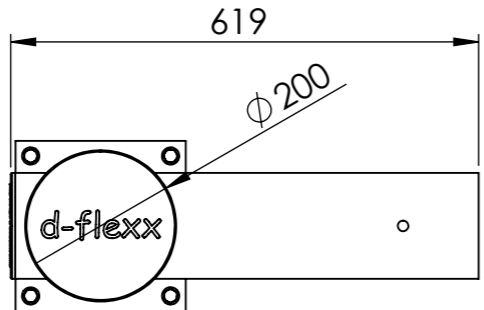

Hotel
77700_S

ITEM NO.	PART NUMBER	DESCRIPTION	QTY.
1	DFVBD-E	Double end post	2
2	DFVBD-M	Double middle post	1
3	DFVB-R	Standard 930 mm beam + nuts and bolts	2
4	DFVB-I	Beam, Individual length + nuts and bolts	2

SHEET 1 OF 1

All dimensions are in mm unless otherwise specified

Hotel end post DFVBD-E

ITEM NO.	PART NUMBER	DESCRIPTION	QTY.
1	DFVBD-E	Double end post	1
2	75002	Fischer Ultracut FBS II	4

DESIGNER: Christian Poulsen	DATE: 10/04/2018	SCALE:1:10	SIZE:A3
LAST SAVED BY: christian	LAST SAVED DATE:15/02/2019		
	RAW MATERIAL:		
	TOLERANCES:		
	MATERIAL:		
	COLOR:		
	DRAWING NO.: DFVBD-E		
TITLE: Hotel end post			
SHEET 1 OF 1			

All dimensions are in mm unless otherwise specified

Hotel middle post

DFVBD-M

ITEM NO.	PART NUMBER	DESCRIPTION	QTY.
1	DFVBD-M	Double middle post	1
2	75002	Fischer Ultracut FBS II	4

All dimensions are in mm unless otherwise specified

DESIGNER: Christian Poulsen	DATE: 10/04/2018	SCALE: 1:10	SIZE: A3
LAST SAVED BY: christian	LAST SAVED DATE: 15/02/2019		
	RAW MATERIAL:		
	TOLERANCES:		
	MATERIAL:		
	COLOR:		
	DRAWING NO.: DFVBD-M		
TITLE: Hotel middle post			
SHEET 1 OF 1			