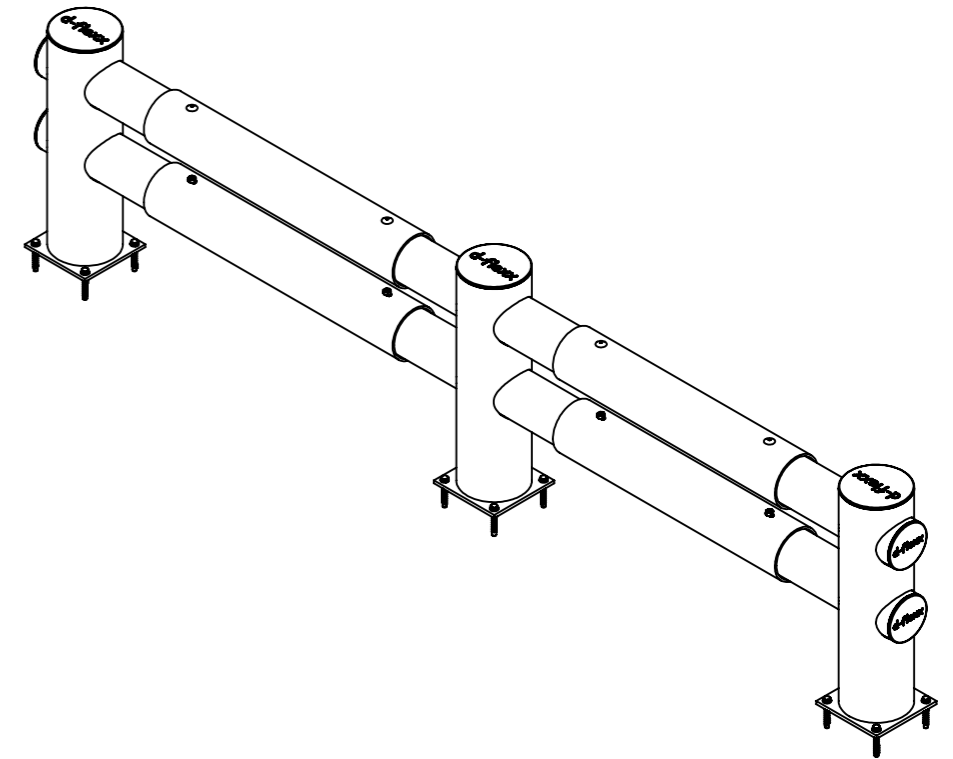

Hotel
77700_S

ITEM NO.	PART NUMBER	DESCRIPTION	QTY.
1	DFVBD-E	Double end post	2
2	DFVBD-M	Double middle post	1
3	DFVB-R	Standard 930 mm beam + nuts and bolts	2
4	DFVB-I	Beam, Individual length + nuts and bolts	2

SHEET 1 OF 1

All dimensions are in mm unless otherwise specified

Hotel end post DFVBD-E

ITEM NO.	PART NUMBER	DESCRIPTION	QTY.
1	DFVBD-E	Double end post	1
2	75002	Fischer Ultracut FBS II	4

DESIGNER: Christian Poulsen	DATE: 10/04/2018	SCALE:1:10	SIZE:A3
LAST SAVED BY: christian	LAST SAVED DATE:15/02/2019		
	RAW MATERIAL:		
	TOLERANCES:		
	MATERIAL:		
	COLOR:		
	DRAWING NO.: DFVBD-E		
TITLE: Hotel end post			
SHEET 1 OF 1			

All dimensions are in mm unless otherwise specified

Hotel middle post

DFVBD-M

ITEM NO.	PART NUMBER	DESCRIPTION	QTY.
1	DFVBD-M	Double middle post	1
2	75002	Fischer Ultracut FBS II	4

All dimensions are in mm unless otherwise specified

DESIGNER: Christian Poulsen	DATE: 10/04/2018	SCALE: 1:10	SIZE: A3
LAST SAVED BY: christian	LAST SAVED DATE: 15/02/2019		
	RAW MATERIAL:		
	TOLERANCES:		
	MATERIAL:		
	COLOR:		
	DRAWING NO.: DFVBD-M		
TITLE: Hotel middle post			
SHEET 1 OF 1			